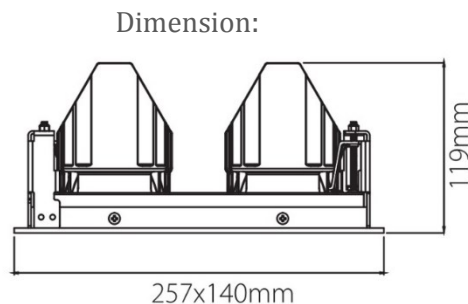

PRODUCT DATASHEET

Model: LDG812

Category: LED Adjustable Downlight

Description: 23w LED Adjustable Downlight

General Information

Material: Aluminium

Fitting Colors: White/ Black/ Painted Silver

Rotation Angle (degree): Not Applicable

Tilting Angle (degree): 30

Track System: Not Applicable

IP Rating: 20

Working Temperature (°C): -5 - +35

Storage Temperature (°C): -20 - +50

Product Dimensions and Cut-out Information

Fitting Length (mm): Not Applicable

Diameter (mm): 257 x 140

Height (mm): 119

Cut-out Dimension (mm): 240 x 130

Packing Information

Packaging Type: Individual box

Quantity per carton: 6

CBM per carton: 0.0483

Gross weight per carton (kgs): 13