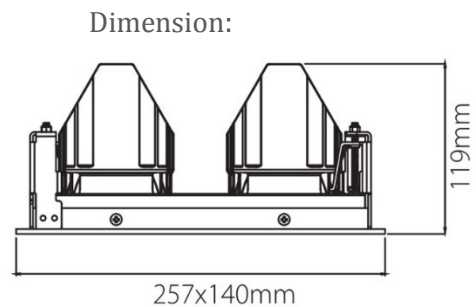

PRODUCT DATASHEET

Model: LDG812

Category: LED Adjustable Downlight

Description: 17w LED Adjustable Downlight

General Information

Material: Aluminium

Fitting Colors: White/ Black/ Painted Silver

Rotation Angle (degree): Not Applicable

Tilting Angle (degree): 30

Track System: Not Applicable

IP Rating: 20

Working Temperature (°C): -5 - +35

Storage Temperature (°C): -20 - +50

Product Dimensions and Cut-out Information

Fitting Length (mm): Not Applicable

Diameter (mm): 257 x 140

Height (mm): 119

Cut-out Dimension (mm): 240 x 130

Packing Information

Packaging Type: Individual box

Quantity per carton: 6

CBM per carton: 0.0484

Gross weight per carton (kgs): 13