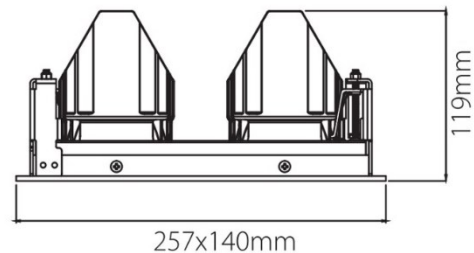

## Product Dimensions and Cut-out Information

Fitting Length (mm): Not Applicable

Diameter (mm): 257 x 140

Height (mm): 119

Cut-out Dimension (mm): 240 x 130

Dimension: