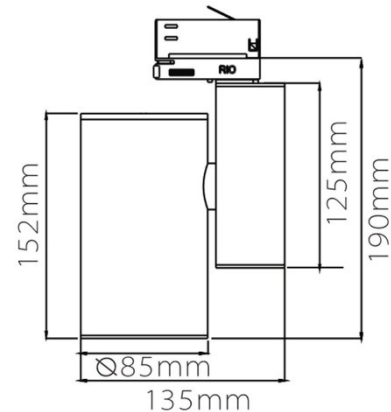

PRODUCT DATASHEET

Model: LTB523 L3TB523 L4TB523

Category: LED Tracklight

Description: 31w LED Tracklight

General Information

Material: Aluminium

Fitting Colors: White/ Black/ Painted Silver

Rotation Angle (degree): 350

Tilting Angle (degree): 90

Track System: Available in single wire, 3 wire, 3 phase

IP Rating: 20

Working Temperature (°C): -5 - +35

Storage Temperature (°C): -20 - +50

Product Dimensions and Cut-out Information

Fitting Length (mm): 152

Diameter (mm): 85

Height (mm): Not Applicable

Cut-out Dimension (mm): Not Applicable

Dimension:

Packing Information

Packaging Type: Individual box

Quantity per carton: 6

CBM per carton: 0.0285

Gross weight per carton (kgs): 7.2

Lifespan

Lifetime (hours): 50000

Luminous Flux after 50000hours (lm): LM80 Comply

PRODUCT DATASHEET

Model: LTB523 L3TB523 L4TB523

Category: LED Tracklight