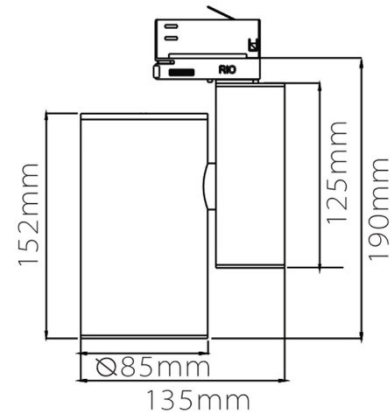

PRODUCT DATASHEET

Model: LTB523 L3TB523 L4TB523

Category: LED Tracklight

Description: 31w LED Tracklight

General Information

Material: Aluminium

Fitting Colors: White/ Black/ Painted Silver

Rotation Angle (degree): 350

Tilting Angle (degree): 90

Track System: Available in single wire, 3 wire, 3 phase

IP Rating: 20

Working Temperature (°C): -5 - +35

Storage Temperature (°C): -20 - +50

Product Dimensions and Cut-out Information

Fitting Length (mm): 152

Diameter (mm): 85

Height (mm): Not Applicable

Cut-out Dimension (mm): Not Applicable

Dimension:

Packing Information

Packaging Type: Individual box

Quantity per carton: 6

CBM per carton: 0.0285

Gross weight per carton (kgs): 7.2

Lifespan

Lifetime (hours): 50000

Luminous Flux after 50000hours (lm): LM80 Comply

PRODUCT DATASHEET

Model: LTB523 L3TB523 L4TB523

Category: LED Tracklight