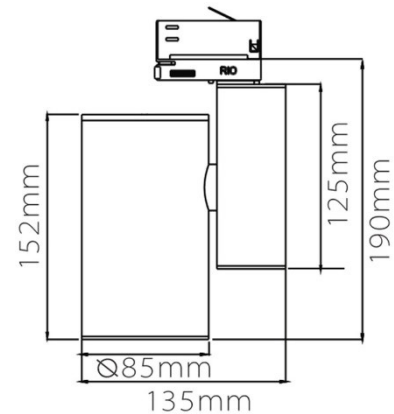

## Product Dimensions and Cut-out Information

Fitting Length (mm): 152

Diameter (mm): 85

Height (mm): Not Applicable

Cut-out Dimension (mm): Not Applicable

Dimension:

## Packing Information

Packaging Type: Individual box

Quantity per carton: 6

CBM per carton: 0.0285

Gross weight per carton (kgs): 7.2