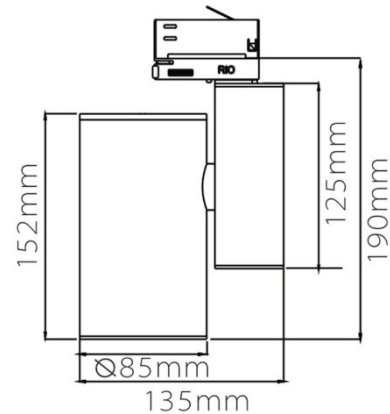

Lifespan

Lifetime (hours): 30000

Luminous Flux after 50000hours (lm): LM80 Comply

Dimension: