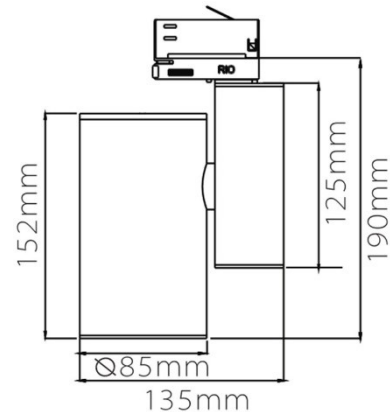

PRODUCT DATASHEET

Model: LTB523 L3TB523 L4TB523

Category: LED Tracklight

Description: 30w LED Tracklight

General Information

Material: Aluminium

Fitting Colors: White/ Black/ Painted Silver

Rotation Angle (degree): 350

Tilting Angle (degree): 90

Track System: Available in single wire, 3 wire, 3 phase

IP Rating: 20

Working Temperature (°C): -5 - +35

Storage Temperature (°C): -20 - +50

Product Dimensions and Cut-out Information

Fitting Length (mm): 152

Diameter (mm): 85

Height (mm): Not Applicable

Cut-out Dimension (mm): Not Applicable

Dimension:

Packing Information

Packaging Type: Individual box

Quantity per carton: 6

CBM per carton: 0.0285

Gross weight per carton (kgs): 7.2

Lifespan

Lifetime (hours): 30000

Luminous Flux after 50000hours (lm): LM80 Comply

PRODUCT DATASHEET

Model: LTB523 L3TB523 L4TB523

Category: LED Tracklight