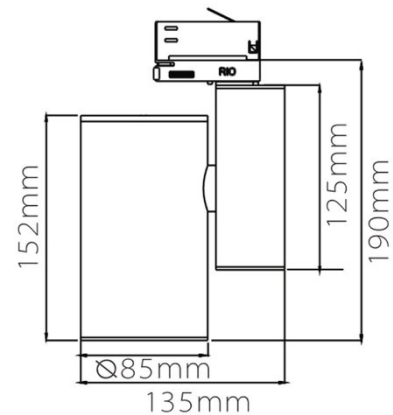

PRODUCT DATASHEET

Model: LTB523 L3TB523 L4TB523

Category: LED Tracklight

Description: 30w LED Tracklight

General Information

Material: Aluminium

Fitting Colors: White/ Black/ Painted Silver

Rotation Angle (degree): 350

Tilting Angle (degree): 90

Track System: Available in single wire, 3 wire, 3 phase

IP Rating: 20

Working Temperature (°C): -5 - +35

Storage Temperature (°C): -20 - +50

Product Dimensions and Cut-out Information

Fitting Length (mm): 152

Diameter (mm): 85

Height (mm): Not Applicable

Cut-out Dimension (mm): Not Applicable

Dimension:

Packing Information

Packaging Type: Individual box

Quantity per carton: 6