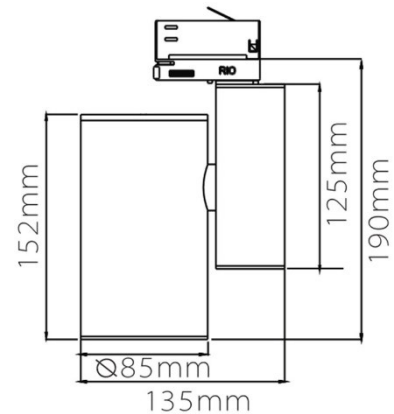

PRODUCT DATASHEET

Model: LTB523 L3TB523 L4TB523

Category: LED Tracklight

Description: 24w LED Tracklight

General Information

Material: Aluminium

Fitting Colors: White/ Black/ Painted Silver

Rotation Angle (degree): 350

Tilting Angle (degree): 90

Track System: Available in single wire, 3 wire, 3 phase

IP Rating: 20

Working Temperature (°C): -5 - +35

Storage Temperature (°C): -20 - +50

Product Dimensions and Cut-out Information

Fitting Length (mm): 152

Diameter (mm): 85

Height (mm): Not Applicable

Cut-out Dimension (mm): Not Applicable

Dimension:

Packing Information

Packaging Type: Individual box

Quantity per carton: 6

CBM per carton: 0.0285

Gross weight per carton (kgs): 7.2

Lifespan

Lifetime (hours): 50000

Luminous Flux after 50000hours (lm): LM80 Comply

PRODUCT DATASHEET

Model: LTB523 L3TB523 L4TB523

Category: LED Tracklight