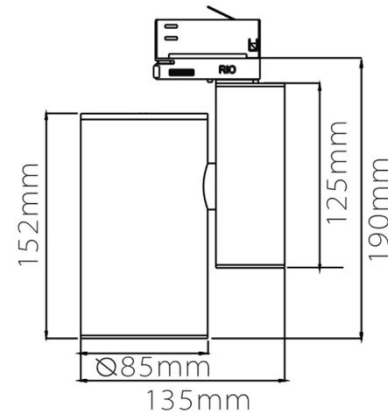

PRODUCT DATASHEET

Model: LTB523 L3TB523 L4TB523

Category: LED Tracklight

Description: 24w LED Tracklight

General Information

Material: Aluminium

Fitting Colors: White/ Black/ Painted Silver

Rotation Angle (degree): 350

Tilting Angle (degree): 90

Track System: Available in single wire, 3 wire, 3 phase

IP Rating: 20

Working Temperature (°C): -5 - +35

Storage Temperature (°C): -20 - +50

Product Dimensions and Cut-out Information

Fitting Length (mm): 152

Diameter (mm): 85

Height (mm): Not Applicable

Cut-out Dimension (mm): Not Applicable

Dimension:

Packing Information

Packaging Type: Individual box

Quantity per carton: 6

CBM per carton: 0.0285

Gross weight per carton (kgs): 7.2

Lifespan

Lifetime (hours): 50000

Luminous Flux after 50000hours (lm): LM80 Comply

PRODUCT DATASHEET

Model: LTB523 L3TB523 L4TB523

Category: LED Tracklight