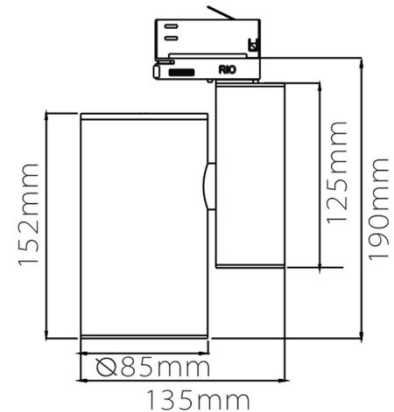

## Product Dimensions and Cut-out Information

Fitting Length (mm): 152

Diameter (mm): 85

Height (mm): Not Applicable

Cut-out Dimension (mm): Not Applicable

Dimension:

## Packing Information

Packaging Type: Individual box

Quantity per carton: 6

CBM per carton: 0.0285

Gross weight per carton (kgs): 7.2