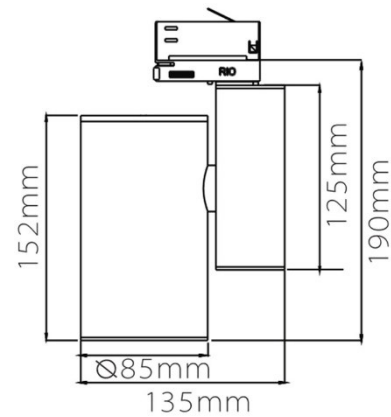

PRODUCT DATASHEET

Model: LTB523 L3TB523 L4TB523

Category: LED Tracklight

Description: 23w LED Tracklight

General Information

Material: Aluminium

Fitting Colors: White/ Black/ Painted Silver

Rotation Angle (degree): 350

Tilting Angle (degree): 90

Track System: Available in single wire, 3 wire, 3 phase

IP Rating: 20

Working Temperature (°C): -5 - +35

Storage Temperature (°C): -20 - +50

Product Dimensions and Cut-out Information

Fitting Length (mm): 152

Diameter (mm): 85

Height (mm): Not Applicable

Cut-out Dimension (mm): Not Applicable

Dimension:

Packing Information

Packaging Type: Individual box

Quantity per carton: 6

CBM per carton: 0.0285

Gross weight per carton (kgs): 7.2

Lifespan

Lifetime (hours): 50000

Luminous Flux after 50000hours (lm): LM80 Comply

PRODUCT DATASHEET

Model: LTB523 L3TB523 L4TB523

Category: LED Tracklight