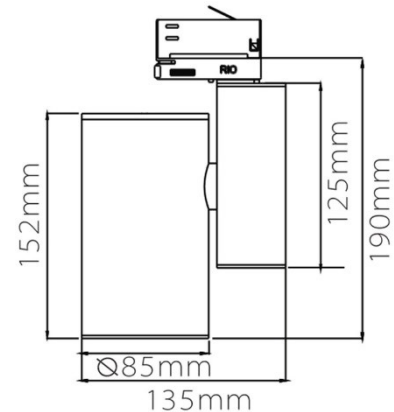

## Product Dimensions and Cut-out Information

Fitting Length (mm): 152

Diameter (mm): 85

Height (mm): Not Applicable

Cut-out Dimension (mm): Not Applicable

Dimension:

## Packing Information

Packaging Type: Individual box

Quantity per carton: 6

CBM per carton: 0.0285

Gross weight per carton (kgs): 7.2