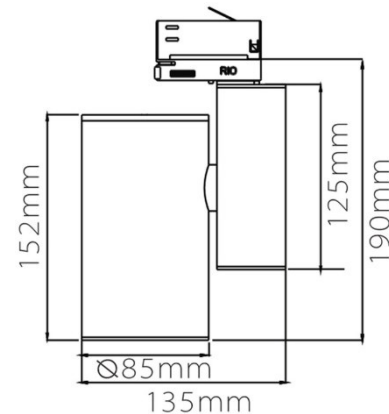

PRODUCT DATASHEET

Model: LTB523 L3TB523 L4TB523

Category: LED Tracklight

Description: 17w LED Tracklight

General Information

Material: Aluminium

Fitting Colors: White/ Black/ Painted Silver

Rotation Angle (degree): 350

Tilting Angle (degree): 90

Track System: Available in single wire, 3 wire, 3 phase

IP Rating: 20

Working Temperature (°C): -5 - +35

Storage Temperature (°C): -20 - +50

Product Dimensions and Cut-out Information

Fitting Length (mm): 152

Diameter (mm): 85

Height (mm): Not Applicable

Cut-out Dimension (mm): Not Applicable

Packing Information

Packaging Type: Individual box

Quantity per carton: 6

CBM per carton: 0.0285

Gross weight per carton (kgs): 7.2

Lifespan

Lifetime (hours): 50000

Luminous Flux after 50000hours (lm): LM80 Comply

Dimension:

PRODUCT DATASHEET

Model: LTB523 L3TB523 L4TB523

Category: LED Tracklight