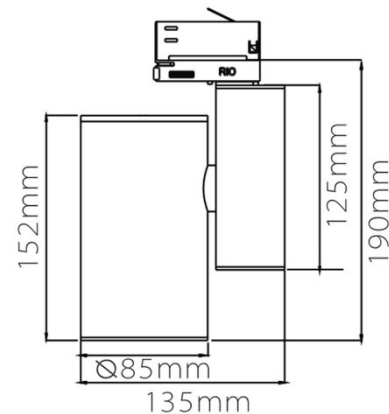

PRODUCT DATASHEET

Model: LTB523 L3TB523 L4TB523

Category: LED Tracklight

Description: 16w LED Tracklight

General Information

Material: Aluminium

Fitting Colors: White/ Black/ Painted Silver

Rotation Angle (degree): 350

Tilting Angle (degree): 90

Track System: Available in single wire, 3 wire, 3 phase

IP Rating: 20

Working Temperature (°C): -5 - +35

Storage Temperature (°C): -20 - +50

Product Dimensions and Cut-out Information

Fitting Length (mm): 152

Diameter (mm): 85

Height (mm): Not Applicable

Cut-out Dimension (mm): Not Applicable

Dimension:

Packing Information

Packaging Type: Individual box

Quantity per carton: 6

Description: 16w LED Tracklight

Light Technical Information

Color Temperature	CRI (Ra)	Gamut Index (GAI)	System Lumen	Lumen per Watt
2700	90	90	1760	98
2700	95	100	1684	94
3000	90	90	1900	106
3000	95	100	1772	98
3000 Vivid White	90	110	1804	100
4000	95	100	1887	105
5000	80	90	Not Applicable	Not Applicable
5000	90	90	2044	114