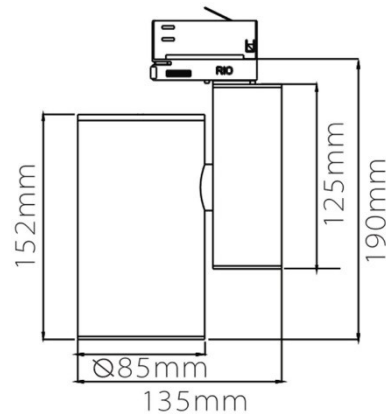

## Product Dimensions and Cut-out Information

Fitting Length (mm): 152

Diameter (mm): 85

Height (mm): Not Applicable

Cut-out Dimension (mm): Not Applicable

Dimension:

## Packing Information

Packaging Type: Individual box

Quantity per carton: 6

CBM per carton: 0.285

Gross weight per carton (kgs): 7.2