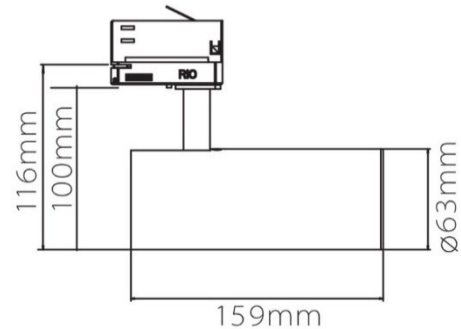

## Product Dimensions and Cut-out Information

Fitting Length (mm): 159

Diameter (mm): 63

Height (mm): Not Applicable

Cut-out Dimension (mm): Not Applicable

Dimension: