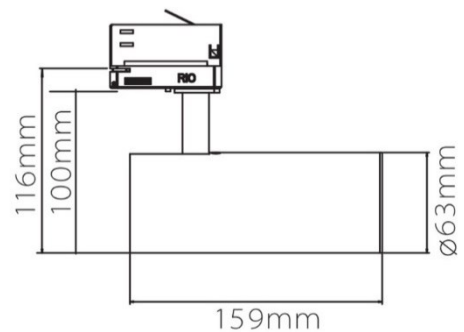

PRODUCT DATASHEET

Model: L2T705 L3T705 L4T705

Category: LED Tracklight

Description: 12w LED Tracklight

General Information

Material: Aluminum

Fitting Colors: White/ Black/ Painted Silver

Rotation Angle (degree): 350

Tilting Angle (degree): 60

Track System: Available in single wire, 3 wire, 3 phase

IP Rating: 20

Working Temperature (°C): -5 - +35

Storage Temperature (°C): -20 - +50

Product Dimensions and Cut-out Information

Fitting Length (mm): 159

Diameter (mm): 63

Height (mm): Not Applicable

Cut-out Dimension (mm): Not Applicable

Packing Information

Packaging Type: Individual box

Quantity per carton: 20

CBM per carton: 0.0401

Gross weight per carton (kgs): 14

Lifespan

Lifetime (hours): 30000

Luminous Flux after 50000hours (lm): LM80 Comply

Dimension:

PRODUCT DATASHEET

Model: L2T705 L3T705 L4T705

Category: LED Tracklight