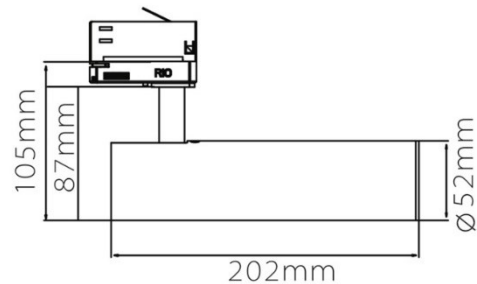

## General Information

Material: Aluminum

Fitting Colors: White/ Black/ Painted Silver

Rotation Angle (degree): 350

Tilting Angle (degree): 90

Track System: Available in single wire, 3 wire, 3 phase

IP Rating: 20

## Product Dimensions and Cut-out Information

Fitting Length (mm): 202

Diameter (mm): 52

Height (mm): Not Applicable

Cut-out Dimension (mm): Not Applicable

Dimension:

## Packing Information

Packaging Type: Individual box

Quantity per carton: 10

CBM per carton: 0.0198

Gross weight per carton (kgs): 11.3