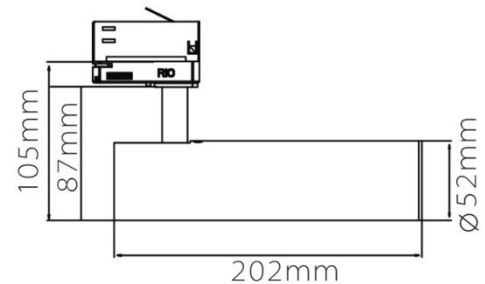

PRODUCT DATASHEET

Model: L2T607 L3T607 L4T607

Category: LED Tracklight

Description: 25w LED Tracklight

General Information

Material: Aluminum

Fitting Colors: White/ Black/ Painted Silver

Rotation Angle (degree): 350

Tilting Angle (degree): 90

Track System: Available in single wire, 3 wire, 3 phase

IP Rating: 20

Working Temperature (°C): -5 - +35

Storage Temperature (°C): -20 - +50

Product Dimensions and Cut-out Information

Fitting Length (mm): 202

Diameter (mm): 52

Height (mm): Not Applicable

Cut-out Dimension (mm): Not Applicable

Dimension:

Packing Information

Packaging Type: Individual box

Quantity per carton: 10

CBM per carton: 0.0198

Gross weight per carton (kgs): 11.3

Lifespan

Lifetime (hours): 30000

Luminous Flux after 50000hours (lm): LM80 Comply

PRODUCT DATASHEET

Model: L2T607 L3T607 L4T607

Category: LED Tracklight