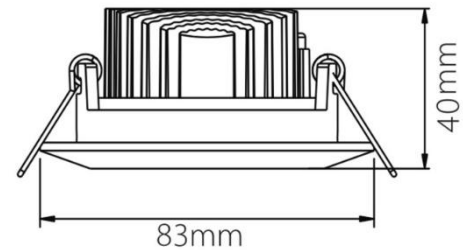

## Product Dimensions and Cut-out Information

Fitting Length (mm): Not Applicable

Diameter (mm): 83

Height (mm): 40

Cut-out Dimension (mm): 68

Dimension: