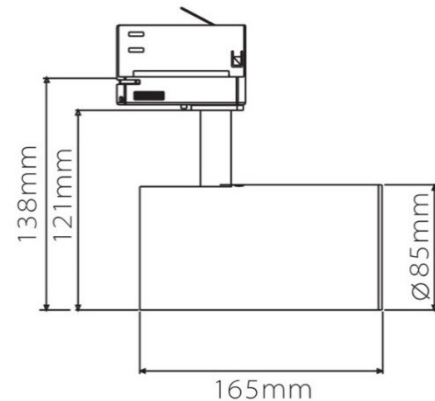

Lifespan

Lifetime (hours): 50000

Luminous Flux after 50000hours (lm): LM80 Comply

Dimension: