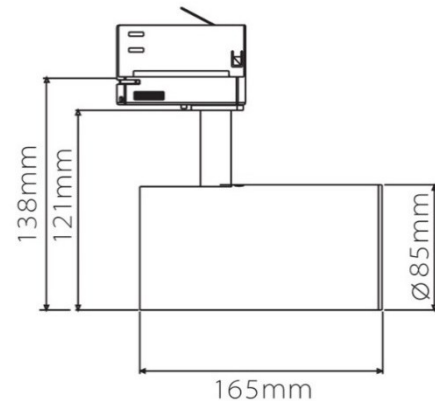

PRODUCT DATASHEET

Model: L2T707 L3T707 L4T707

Category: LED Tracklight

Description: 31w LED Tracklight

General Information

Material: Aluminium

Fitting Colors: White/ Black/ Painted Silver

Rotation Angle (degree): 350

Tilting Angle (degree): 90

Track System: Available in single wire, 3 wire, 3 phase

IP Rating: 20

Working Temperature (°C): -5 - +35

Storage Temperature (°C): -20 - +50

Approval: CB

Product Dimensions and Cut-out Information

Fitting Length (mm): 165

Diameter (mm): 85

Height (mm): Not Applicable

Cut-out Dimension (mm): Not Applicable

Packing Information

Packaging Type: Individual box

Quantity per carton: 12

CBM per carton: 0.0329

Gross weight per carton (kgs): 13

Lifespan

Lifetime (hours): 50000

Luminous Flux after 50000hours (lm): LM80 Comply

Dimension:

PRODUCT DATASHEET

Model: L2T707 L3T707 L4T707

Category: LED Tracklight