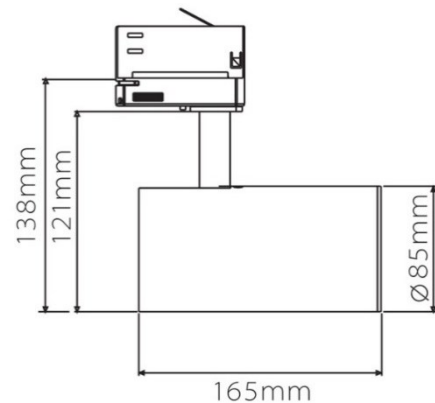

PRODUCT DATASHEET

Model: L2T707 L3T707 L4T707

Category: LED Tracklight

Description: 30w LED Tracklight

General Information

Material: Aluminium

Fitting Colors: White/ Black/ Painted Silver

Rotation Angle (degree): 350

Tilting Angle (degree): 90

Track System: Available in single wire, 3 wire, 3 phase

IP Rating: 20

Working Temperature (°C): -5 - +35

Storage Temperature (°C): -20 - +50

Approval: CB

Product Dimensions and Cut-out Information

Fitting Length (mm): 165

Diameter (mm): 85

Height (mm): Not Applicable

Cut-out Dimension (mm): Not Applicable

Dimension:

Packing Information

Packaging Type: Individual box

Quantity per carton: 12

Description: 30w LED Tracklight

Light Technical Information

Color Temperature	CRI (Ra)	Gamut Index (GAI)	System Lumen	Lumen per Watt
2700	90	90	3057	90
2700	95	100	2925	86
3000	90	90	3300	97
3000	95	100	3078	91
3000 Vivid White	90	110	3133	92
4000	95	100	3048	90
5000	80	90	Not Applicable	Not Applicable
5000	90	90	3567	105