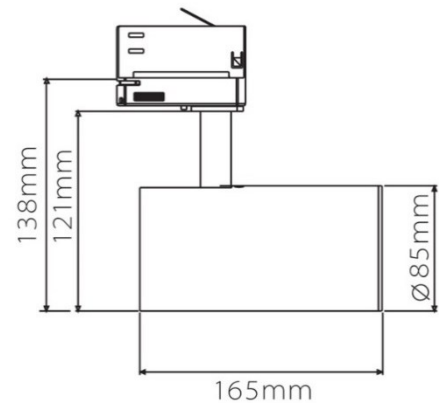

## General Information

Material: Aluminium

Fitting Colors: White/ Black/ Painted Silver

Rotation Angle (degree): 350

Tilting Angle (degree): 90

Track System: Available in single wire, 3 wire, 3 phase

IP Rating: 20

## Product Dimensions and Cut-out Information

Fitting Length (mm): 165

Diameter (mm): 85

Height (mm): Not Applicable

Cut-out Dimension (mm): Not Applicable

Dimension:

## Packing Information

Packaging Type: Individual box

Quantity per carton: 12

CBM per carton: 0.0329

Gross weight per carton (kgs): 13