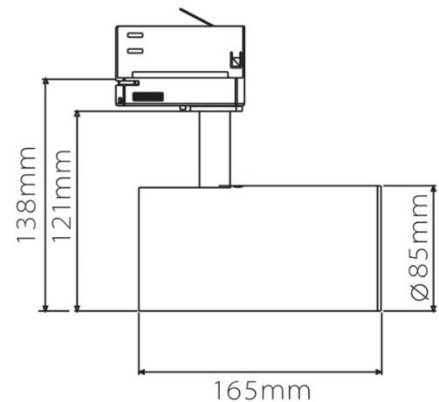

Lifespan

Lifetime (hours): 30000

Luminous Flux after 50000hours (lm): LM80 Comply

Dimension: