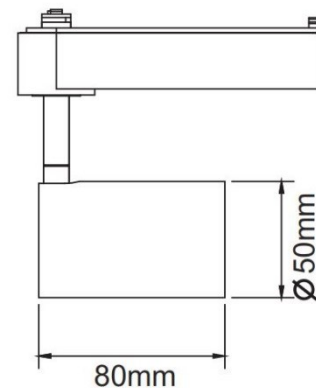

PRODUCT DATASHEET

Model: LTM504

Category: LED Tracklight

Description: 9w LED Tracklight

General Information

Material: Aluminium

Fitting Colors: White/ Black/ Painted Silver

Rotation Angle (degree): 350

Tilting Angle (degree): 60

Track System: Available in single wire, 3 wire

IP Rating: 20

Working Temperature (°C): -5 - +35

Storage Temperature (°C): -20 - +50

Product Dimensions and Cut-out Information

Fitting Length (mm): 80

Diameter (mm): 50

Height (mm): Not Applicable

Cut-out Dimension (mm): Not Applicable

Dimension:

Packing Information

Packaging Type: Individual box

Quantity per carton: 20

CBM per carton: 0.0384

Gross weight per carton (kgs): 8.3

Lifespan

Lifetime (hours): 30000

Luminous Flux after 50000hours (lm): LM80 Comply

PRODUCT DATASHEET

Model: LTM504

Category: LED Tracklight

Description: 9w LED Tracklight